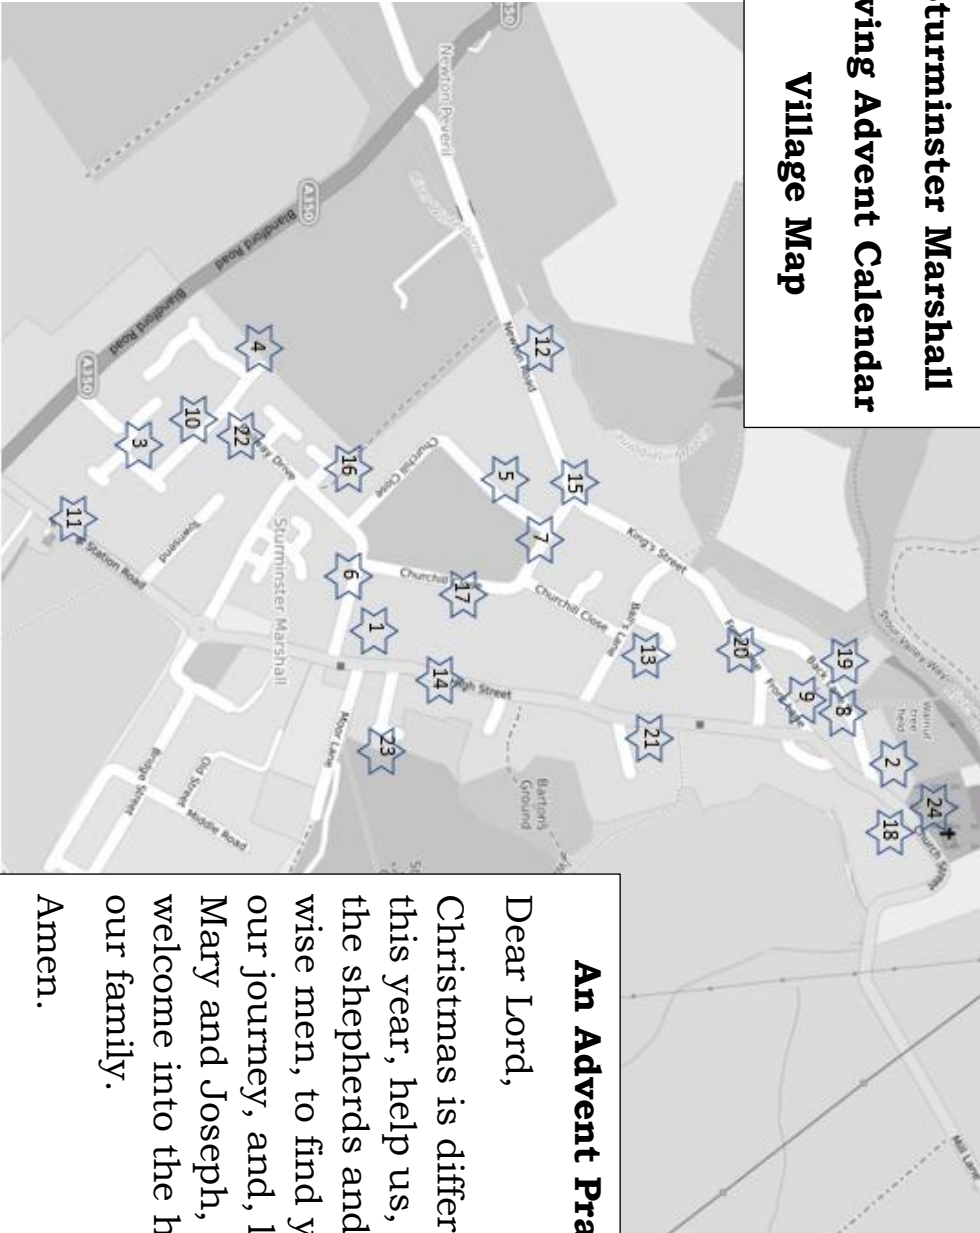

Look out for these carols in the windows!

**Sturminster Marshall
Living Advent Calendar
Village Map**

An Advent Prayer

Dear Lord,
Christmas is different
this year, help us, like
the shepherds and the
wise men, to find you on
our journey, and, like
Mary and Joseph, to
welcome into the heart of
our family.
Amen.

Day	Location	Carol
1	75 High Street	
2	141 high Street	
3	42 Railway Drive	
4	2 Charborough Way	
5	50 Churchill Close	
6	Memorial Hall	
7	55A Churchill Close	
8	Mellstock House, Back Lane	
9	Maypole Cottage, Front Lane	
10	30 Railway Drive	
11	11 Station Road	
12	The Meads, Newton Road	
13	Naivasha, Balls Lane	
14	Locks Cottage, High Street	
15	The Cwtch, Newton Road	
16	7 Parkelea	
17	20 Churchill Close	
18	The Red Lion, Church Street	
19	Stourbank House, Back Lane	
20	Cherry Cottage Front Lane	
21	132 High Street	
22	8 Railway Drive	
23	18 Jubilee Way	
24	St. Mary's Church	